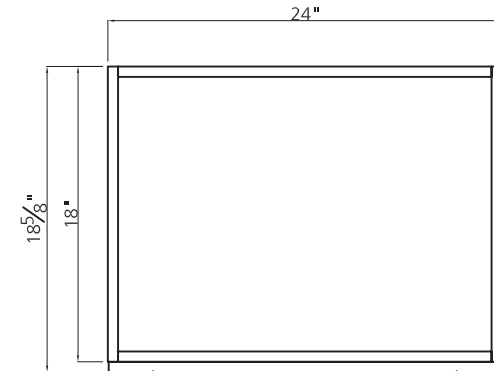

Product Specifications:

- 2 doors
- Available in gray finish
- Trendy shaker styling is ideal for any décor
- Soft-close doors for smooth and quiet use
- Decorative arched toe-kick
- Hardware, vanity top and faucet not included

24" Brighton vanity base