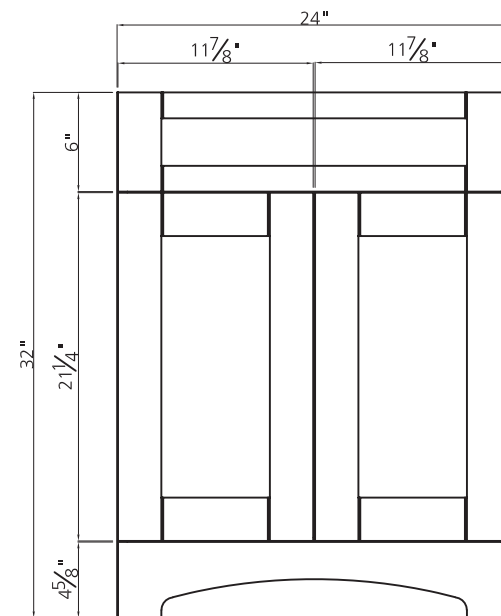

BRIGHTON COLLECTION

24"

SKU # 605-9552
24"W X 32"H X 18-3/4"D

Product Specifications:

- 2 doors
- Available in gray finish
- Trendy shaker styling is ideal for any décor
- Soft-close doors for smooth and quiet use
- Decorative arched toe-kick
- Hardware, vanity top and faucet not included

24" Brighton vanity base

Replacement parts:

1. DOOR - R26140
2. DUMMY DRAWER FRONT - R26141
3. TOE KICK - R26142
4. HINGE (OVERLAY) - R31395
5. HINGE FIXING PLATE - R31447
6. FEMALE ASSEMBLY BRACKET (KICK) - R37615
7. MALE ASSEMBLY BRACKET (KICK) - R37614